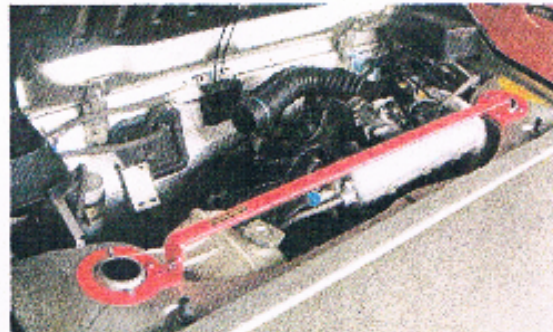

**Armrest
00159**

NEW in our Program

**Carpet luggage compartment
front black + red 00160**

**Carpet luggage
compartment rear
black 00161**

**Stabilization bar
front red+black+silver 00162**

**Stabilization bar rear
red+black+silver 00163**